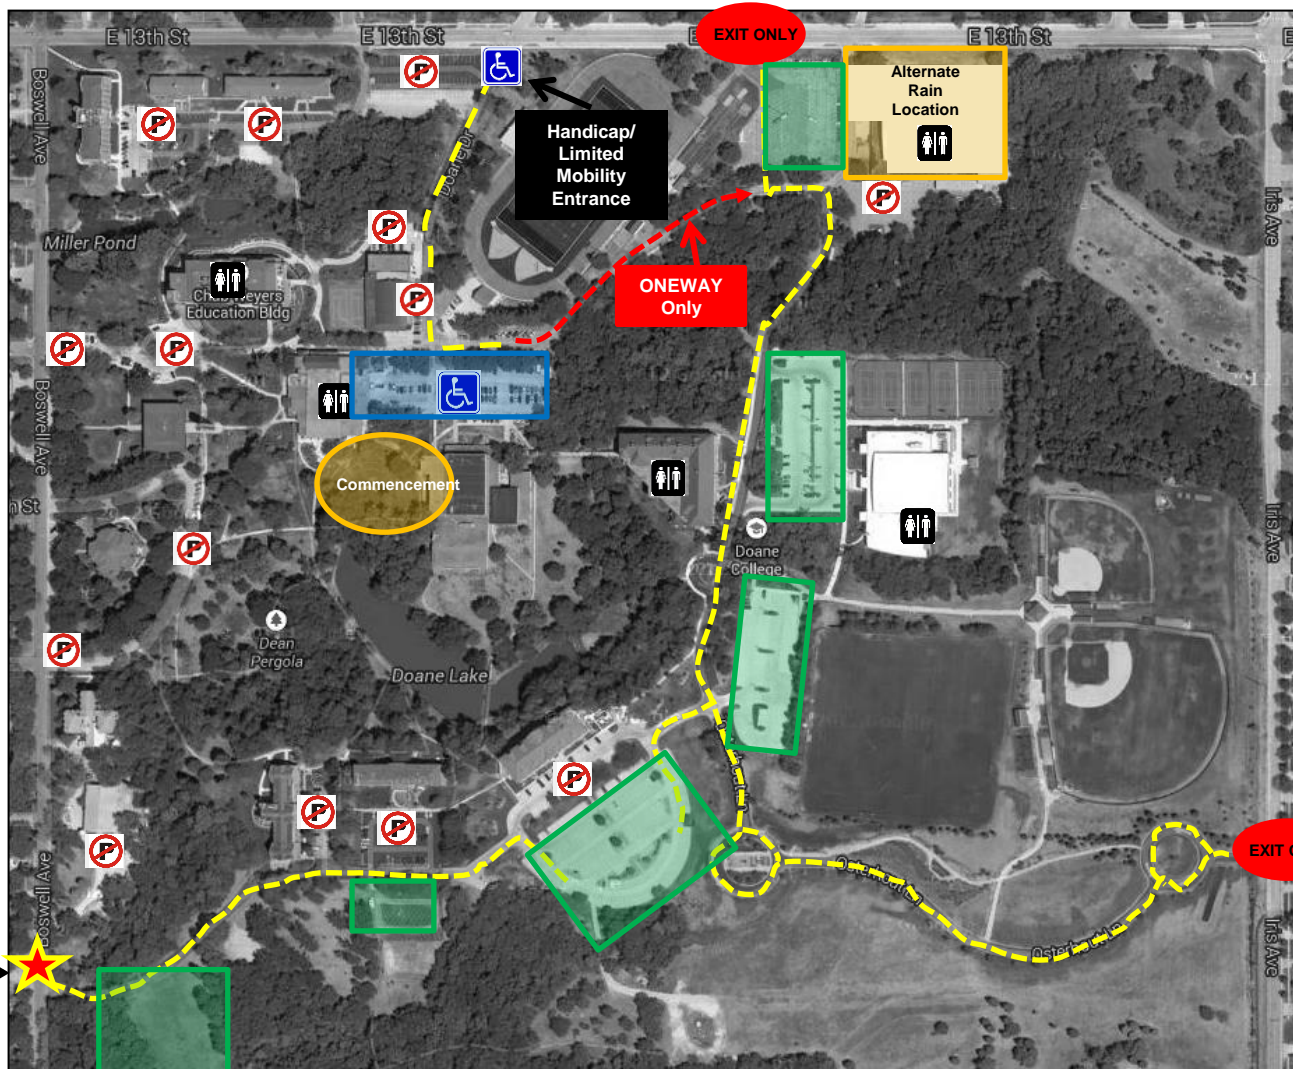

Commencement Guest Parking

Note:

Doane Parking staff will be on hand to direct all traffic for commencement. Vehicles parking in unapproved locations will be towed at the owners expense.

LEGEND:

- Handicapped Parking/Entry
- No Parking
- Restrooms
- Enter Here
- Handicapped or Limited Mobility Parking
- Guest Parking

Enter Here