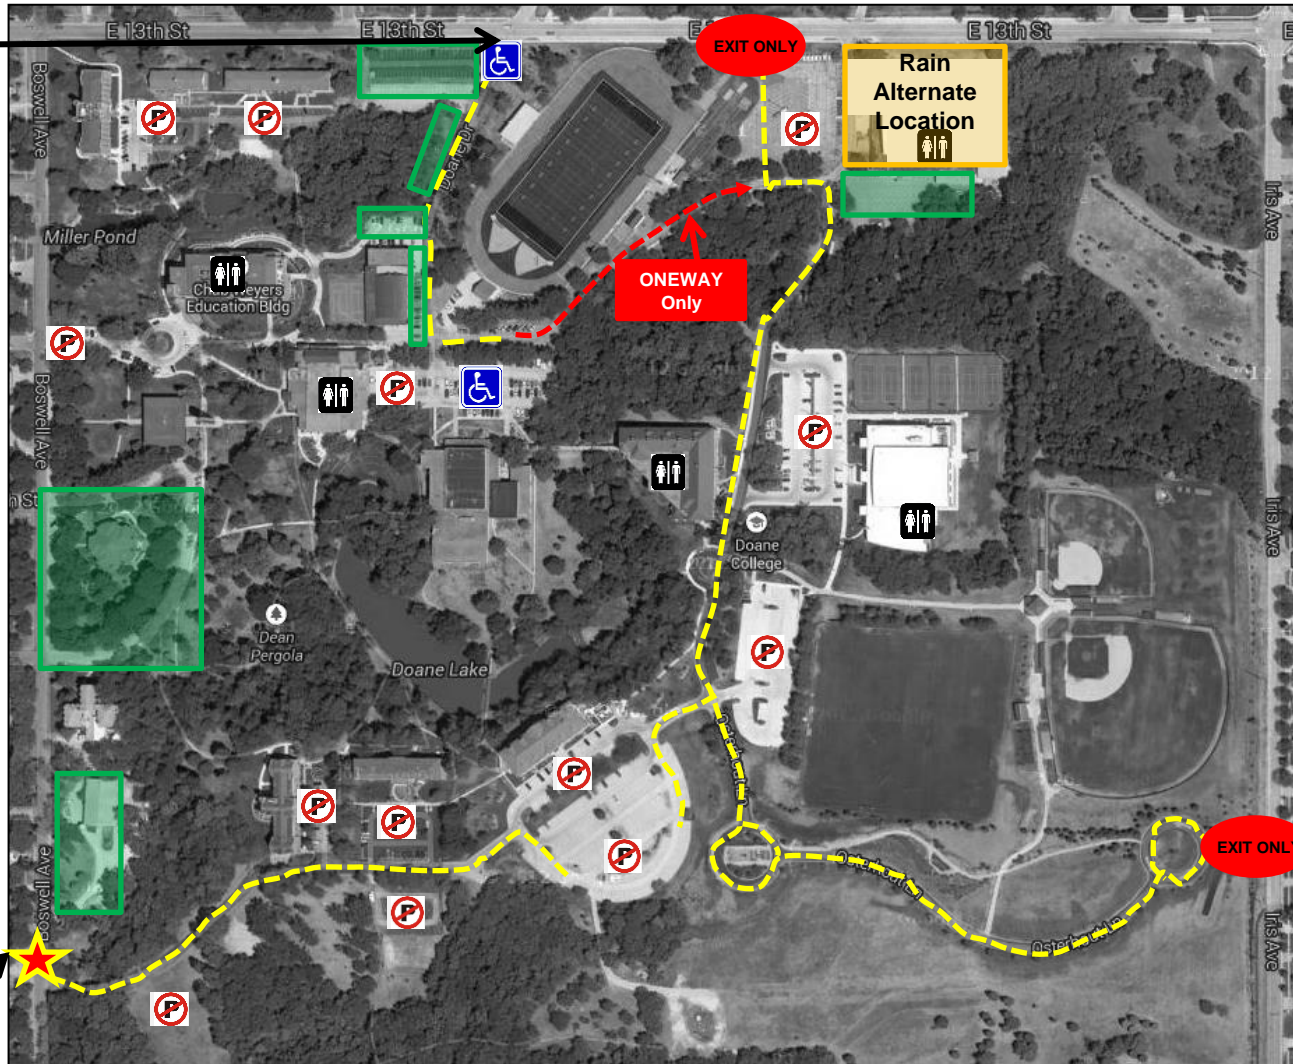

# Commencement Employee Parking

Handicap/  
Limited  
Mobility  
Entrance

## LEGEND:

- Handicapped Parking/Entry
- No Parking
- Restrooms
- Enter Here
- Handicapped or Limited Mobility Parking
- Employee Parking

As of  
8 a.m.  
Enter  
Here!