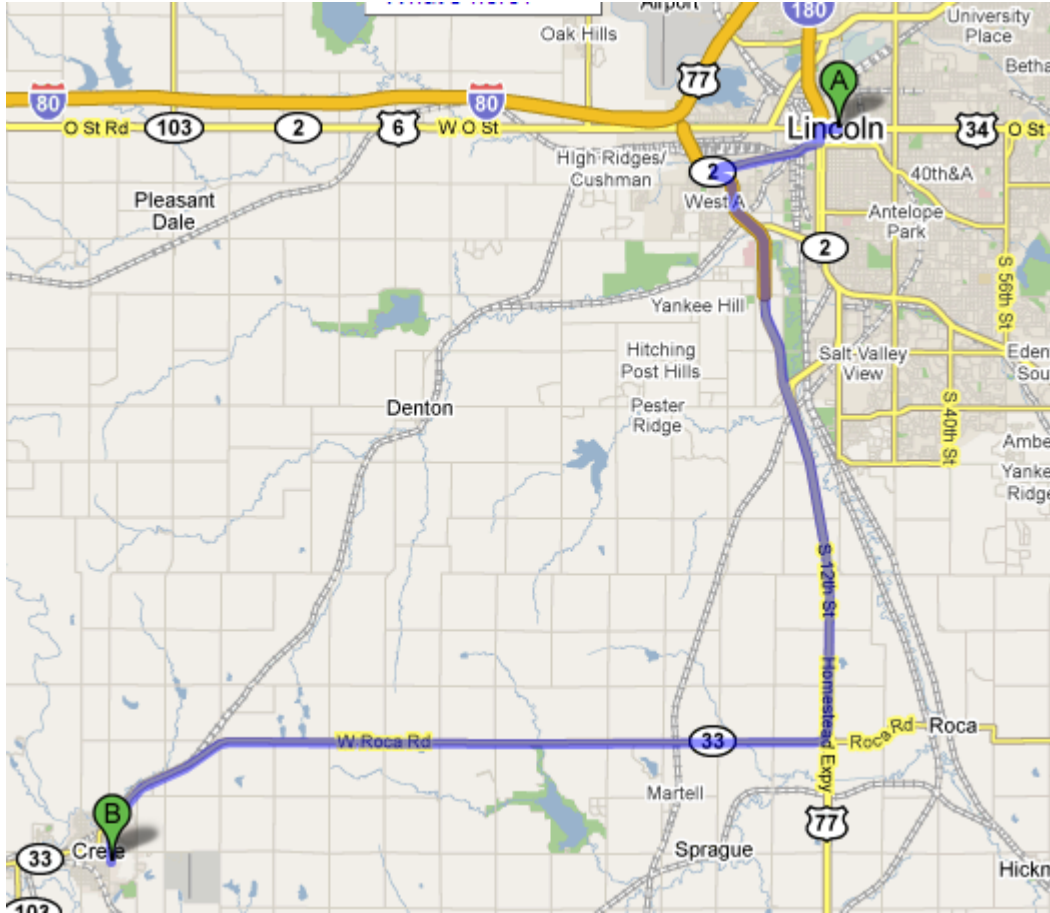

## Directions to Doane (Crete Campus) – Highway 77

1. Turn left to merge onto Homestead Expy/US-77 S -- 10.6 mi
2. Take the NE-55F Spur/NE-33 exit toward Roca/Crete -- 0.2 mi
3. Keep right at the fork to continue toward NE-33/Roca Rd and merge onto NE-33/Roca Rd
4. Continue to follow NE-33
5. See map below for guest entrance to campus parking.