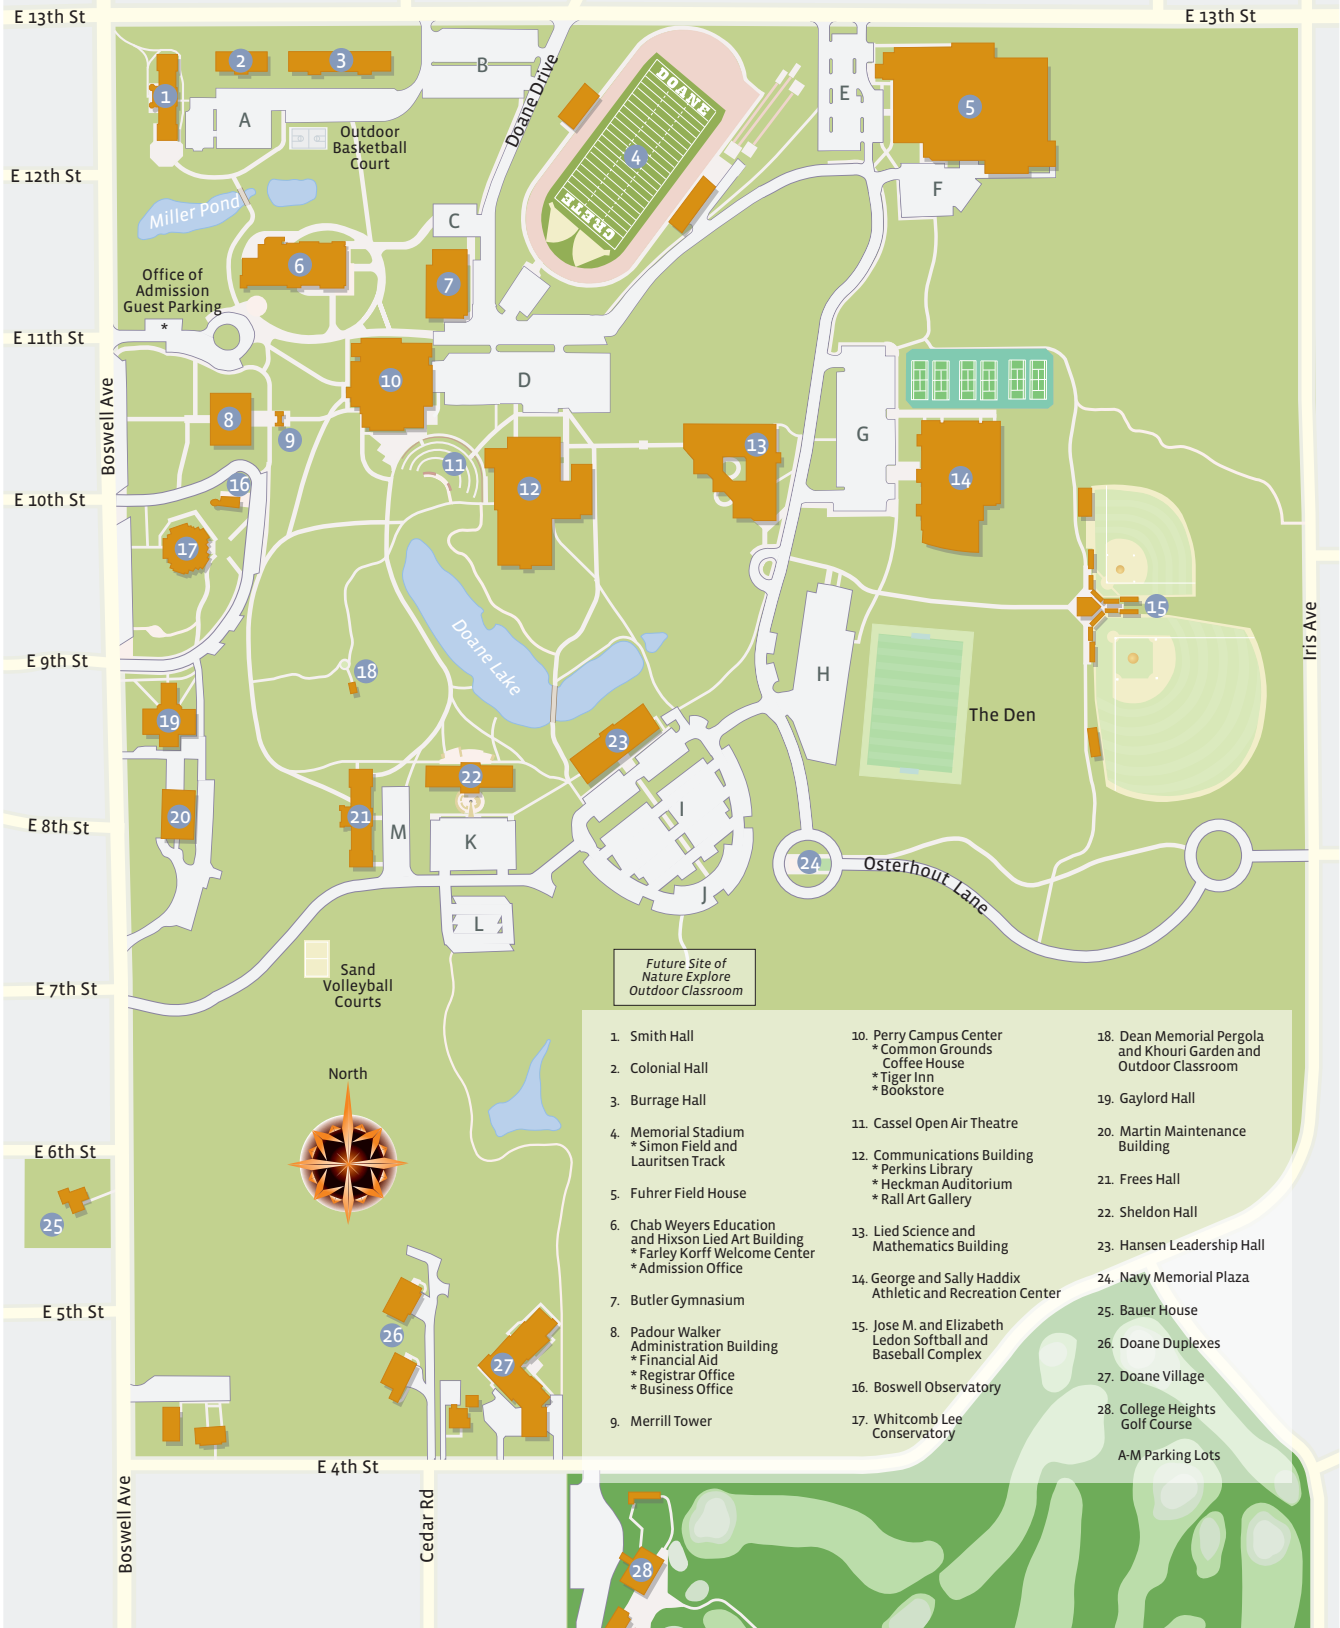

DOANE COLLEGE

Future Site of Nature Explore Outdoor Classroom

- | | | |
|--|--|---|
| 1. Smith Hall | 10. Perry Campus Center
* Common Grounds
* Coffee House
* Tiger Inn
* Bookstore | 18. Dean Memorial Pergola and Khouri Garden and Outdoor Classroom |
| 2. Colonial Hall | 11. Cassel Open Air Theatre | 19. Gaylord Hall |
| 3. Burrage Hall | 12. Communications Building
* Perkins Library
* Heckman Auditorium
* Rall Art Gallery | 20. Martin Maintenance Building |
| 4. Memorial Stadium
* Simon Field and Lauritsen Track | 13. Lied Science and Mathematics Building | 21. Frees Hall |
| 5. Fuhrer Field House | 14. George and Sally Haddix Athletic and Recreation Center | 22. Sheldon Hall |
| 6. Chab Weyers Education and Hixson Lied Art Building
* Farley Korff Welcome Center
* Admission Office | 15. Jose M. and Elizabeth Ledon Softball and Baseball Complex | 23. Hansen Leadership Hall |
| 7. Butler Gymnasium | 16. Boswell Observatory | 24. Navy Memorial Plaza |
| 8. Padour Walker Administration Building
* Financial Aid
* Registrar Office
* Business Office | 17. Whitcomb Lee Conservatory | 25. Bauer House |
| 9. Merrill Tower | | 26. Doane Duplexes |
| | | 27. Doane Village |
| | | 28. College Heights Golf Course |
| | | A-M Parking Lots |