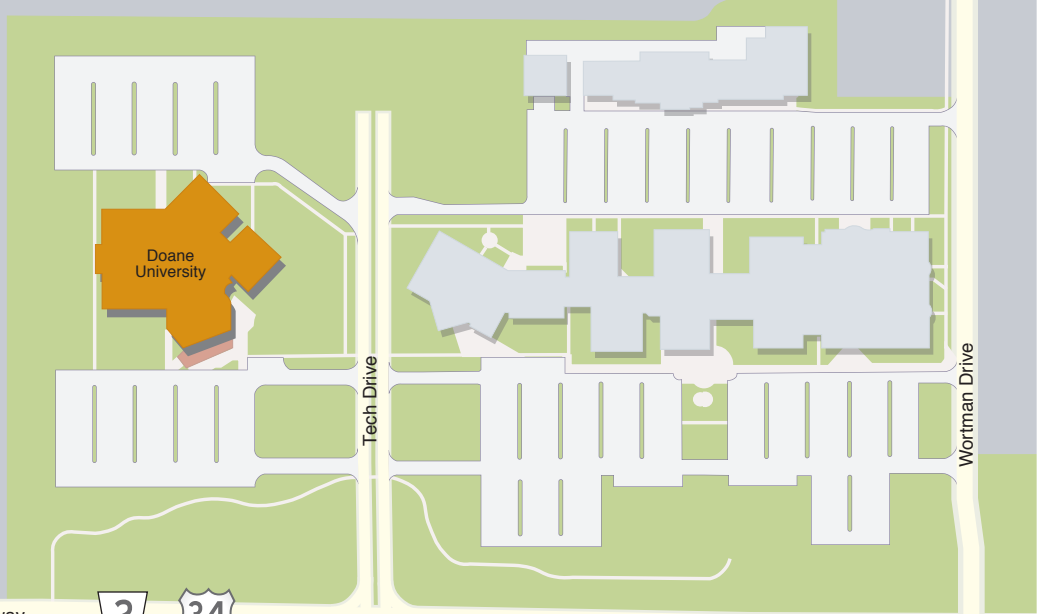

# DOANE UNIVERSITY

3180 West US 34 Grand Island, Nebraska doane.edu

Tom Osborne Expressway

West Husker Highway

North

To I-80  
4 miles

# DOANE UNIVERSITY

3180 West US 34 Grand Island, Nebraska doane.edu

## College Park Building

- |                       |   |
|-----------------------|---|
| 1 Doane Computer Lab  | 6 Academic Advisor,<br>Campus Service Coordinator |
| 2 Doane Copier Room   | 7 Technology Coordinator                          |
| 3 Doane Front Desk    | 8 Academic Support Center                         |
| 4 Doane Training Room | 9 Conference Room                                 |
| 5 Campus Director     | ● Restrooms                                       |