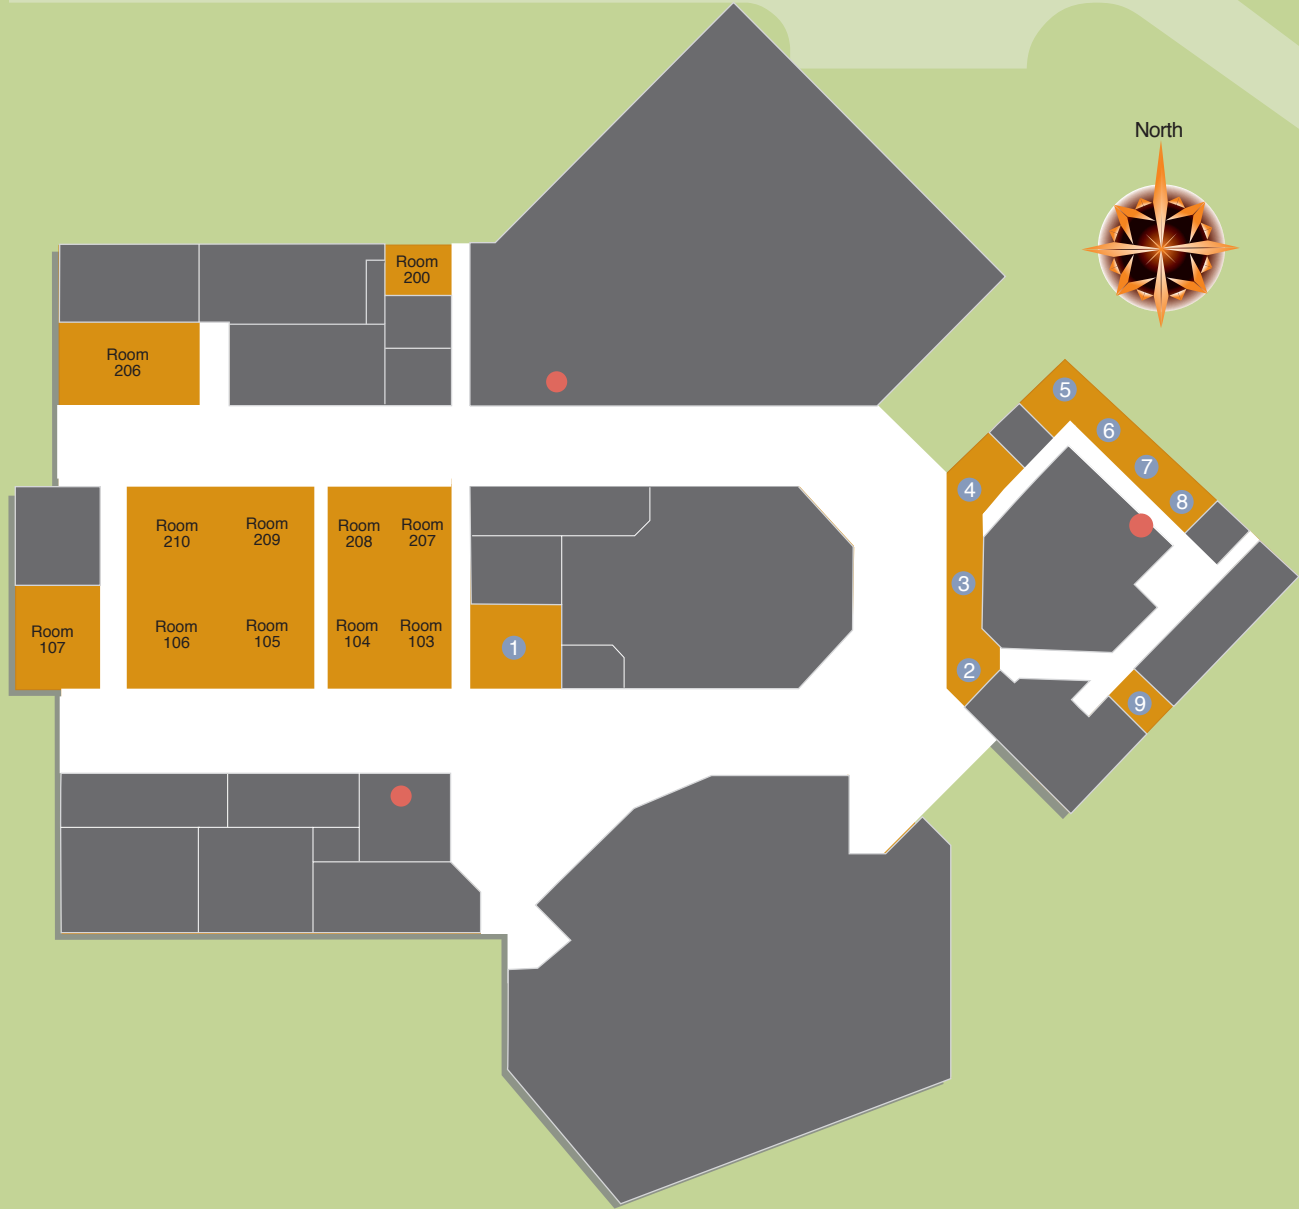

# DOANE UNIVERSITY

3180 West US 34 Grand Island, Nebraska doane.edu

Tom Osborne Expressway

West Husker Highway

North

To I-80  
4 miles

# DOANE UNIVERSITY

3180 West US 34 Grand Island, Nebraska doane.edu

## College Park Building

- |                       |   |
|-----------------------|---|
| 1 Doane Computer Lab  | 6 Academic Advisor,<br>Campus Service Coordinator |
| 2 Doane Copier Room   | 7 Technology Coordinator                          |
| 3 Doane Front Desk    | 8 Academic Support Center                         |
| 4 Doane Training Room | 9 Conference Room                                 |
| 5 Campus Director     | ● Restrooms                                       |