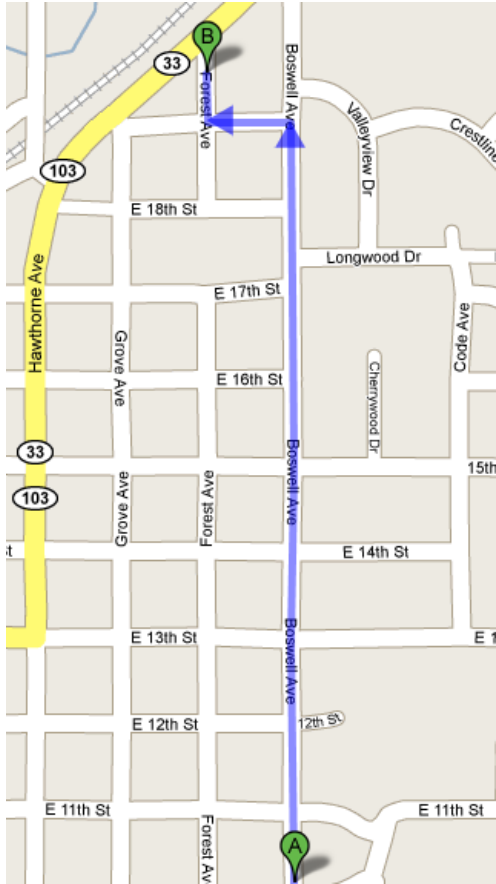

Local Towing Companies

Siedhoff Body Shop

Phone #: (402) 826-2525

Address: 1940 Forest Avenue, Crete, NE 68333

Skala's OK Tire Store Inc.

Phone #: (402) 826-4343

Address: 1610 W 12th Street, Crete, NE 68333

Crist's Auto Body Repair and Towing

Phone #: 826-5191

Address: W Hwy 33