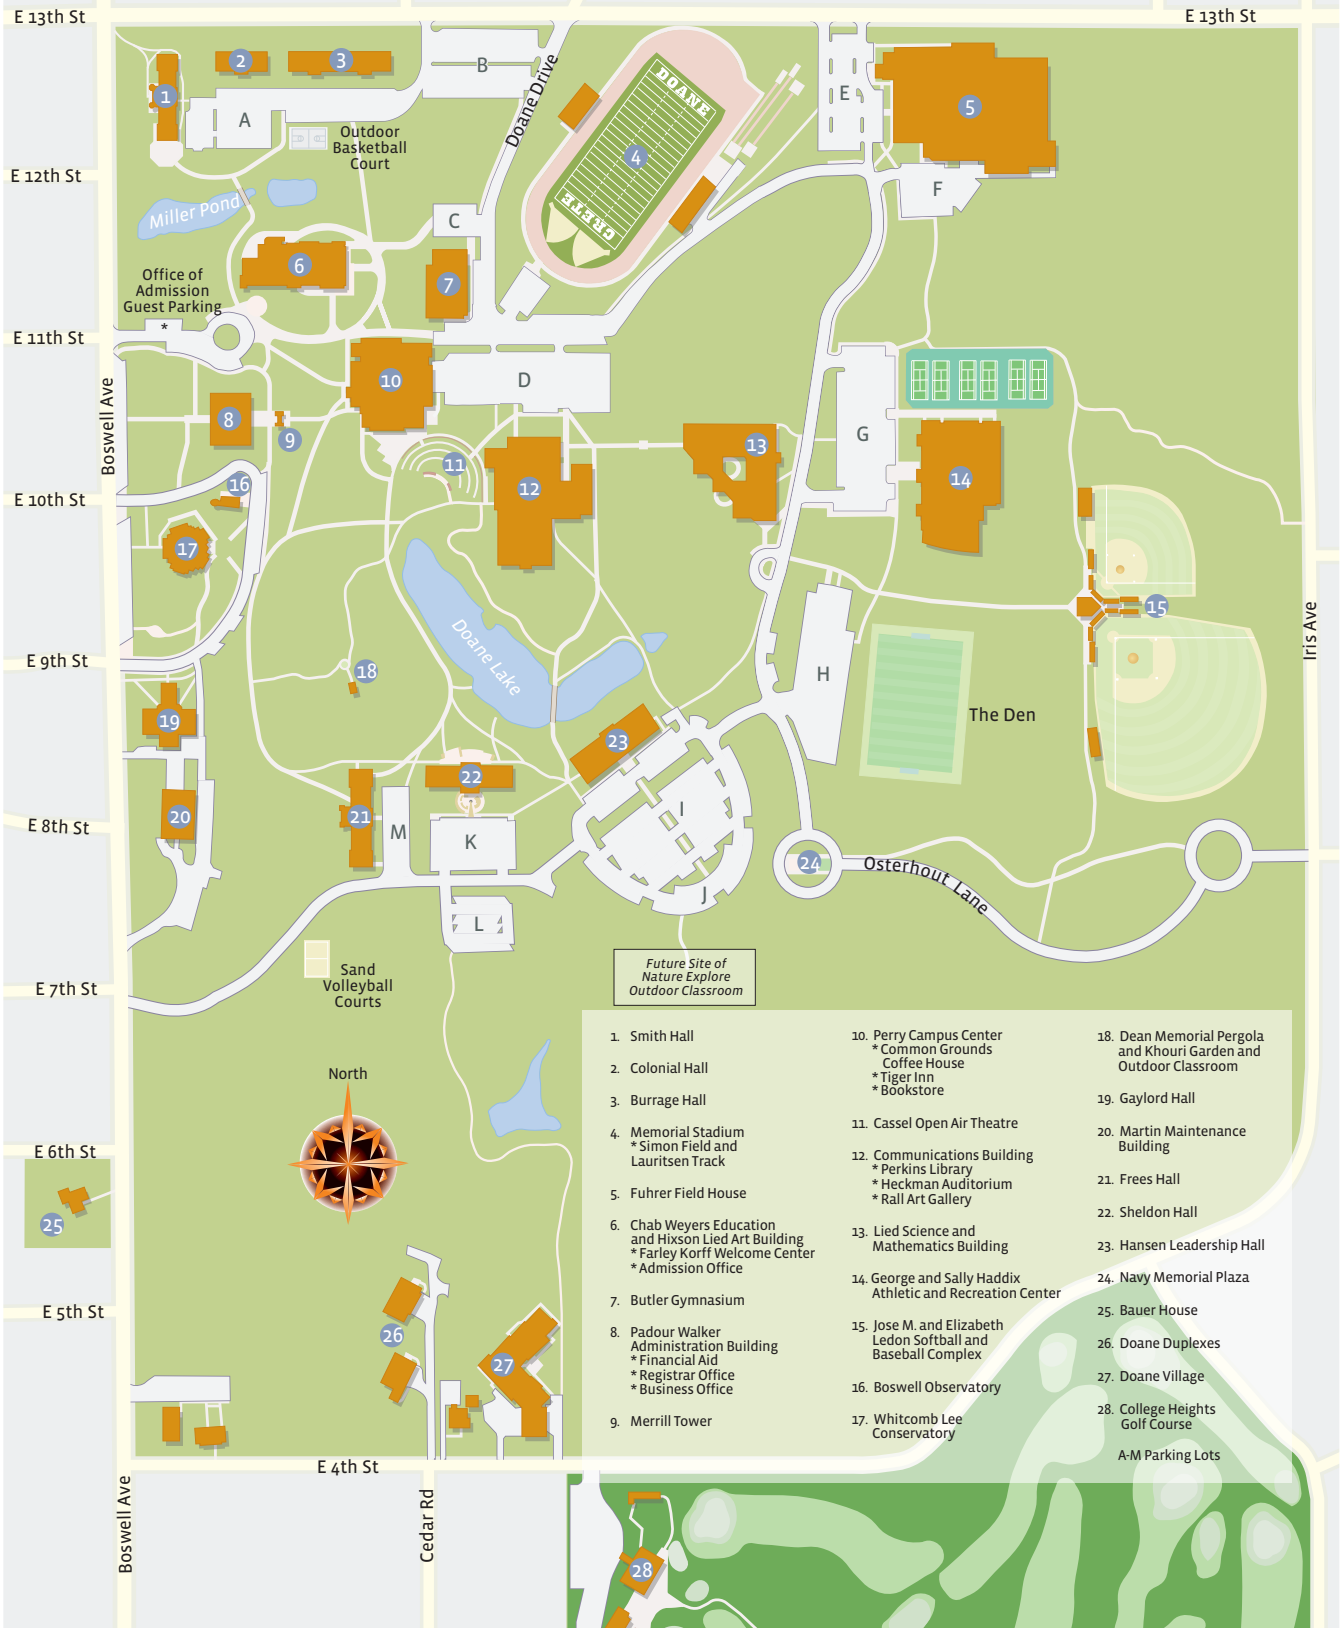

DOANE COLLEGE

Future Site of Nature Explore Outdoor Classroom

- | | | |
|--|--|---|
| 1. Smith Hall | 10. Perry Campus Center
* Common Grounds
* Coffee House
* Tiger Inn
* Bookstore | 18. Dean Memorial Pergola and Khouri Garden and Outdoor Classroom |
| 2. Colonial Hall | 11. Cassel Open Air Theatre | 19. Gaylord Hall |
| 3. Burrage Hall | 12. Communications Building
* Perkins Library
* Heckman Auditorium
* Rall Art Gallery | 20. Martin Maintenance Building |
| 4. Memorial Stadium
* Simon Field and Lauritsen Track | 13. Lied Science and Mathematics Building | 21. Frees Hall |
| 5. Fuhrer Field House | 14. George and Sally Haddix Athletic and Recreation Center | 22. Sheldon Hall |
| 6. Chab Weyers Education and Hixson Lied Art Building
* Farley Korff Welcome Center
* Admission Office | 15. Jose M. and Elizabeth Ledon Softball and Baseball Complex | 23. Hansen Leadership Hall |
| 7. Butler Gymnasium | 16. Boswell Observatory | 24. Navy Memorial Plaza |
| 8. Padour Walker Administration Building
* Financial Aid
* Registrar Office
* Business Office | 17. Whitcomb Lee Conservatory | 25. Bauer House |
| 9. Merrill Tower | | 26. Doane Duplexes |
| | | 27. Doane Village |
| | | 28. College Heights Golf Course |
- A-M Parking Lots